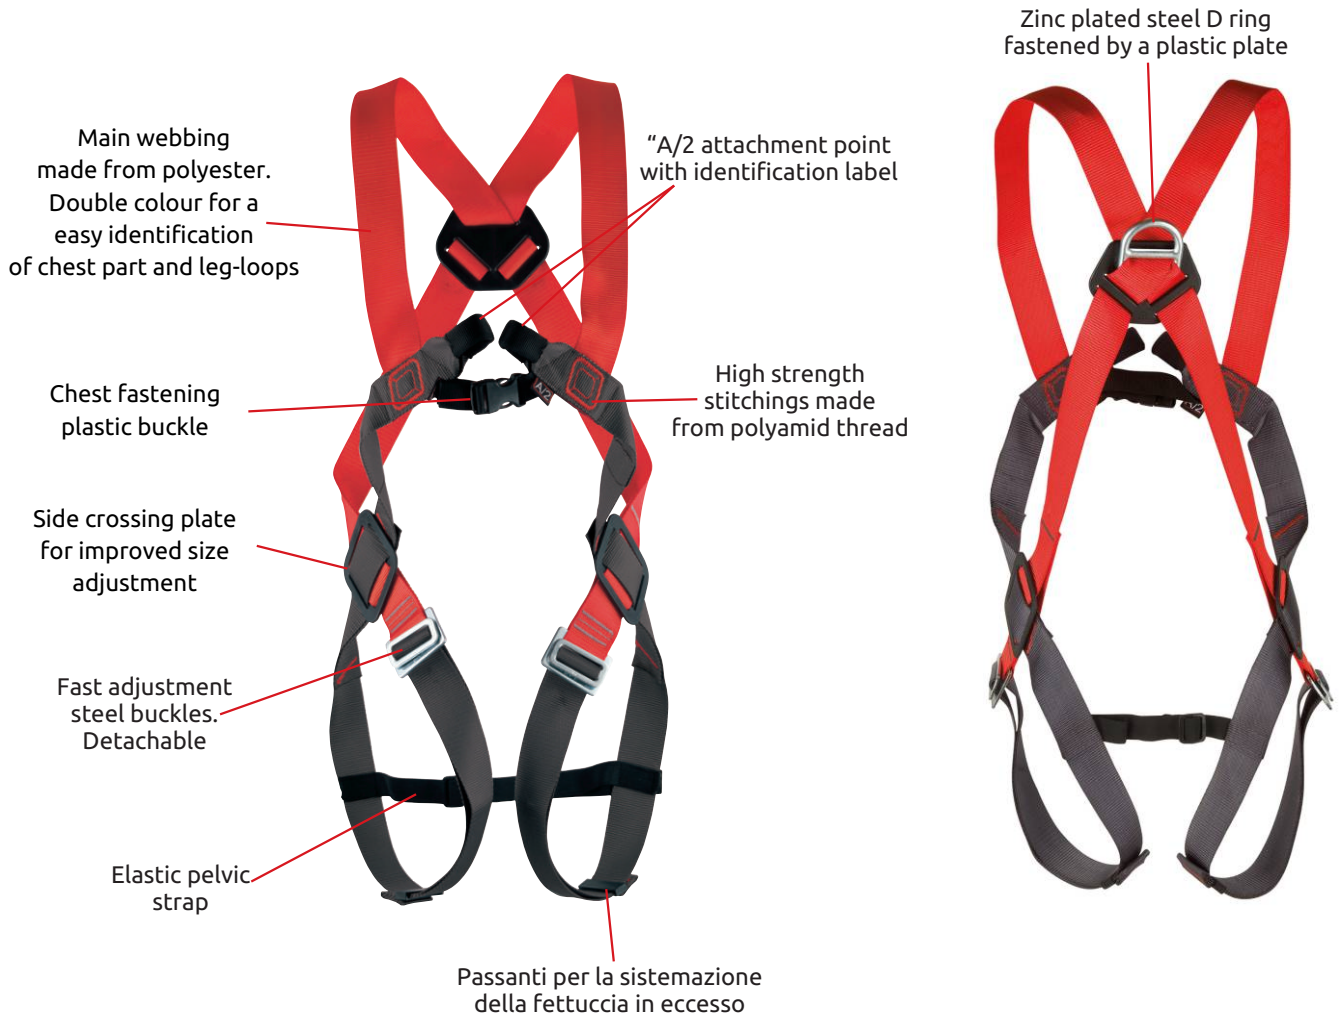

# BASIC DUO

FULL BODY HARNESS

Ref. 1275I

CONSTRUCTION, CONFINED, PLATFORMS

A full body harness with 2 attachment points for fall arrest: 1 sternal double textile loop, 1 dorsal steel ring.  
Easy Belt (ref.1268) can be attached for work positioning.

Steel components.

One size fits all.

Ref.	Product name	Size	Weight		Waist 	Legs 	Height 	CE	EAC	Attachment points 
			g	oz	A (cm)	C (cm)	D (cm)			
1275I	BASIC DUO	One size	790	27.9	80-140	45-75	55-85	•	•	