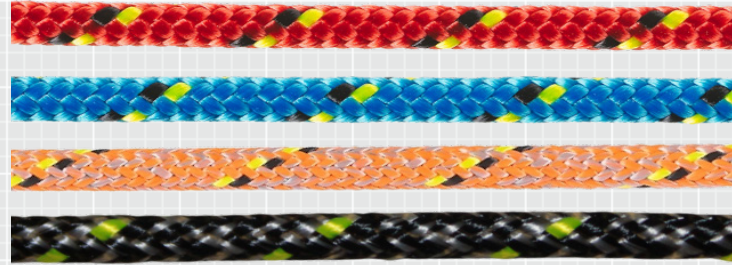

Marlow

DATASHEET ®

EXCEL RACING

High strength, lightweight with 100% Polyester cover and Dyneema® core for all round use on halyards, sheets and control lines. Easily tapered and holds well in cleats Excel Racing is a great all round rope ideal for stripped halyards and spin sheets due to its easily identifiable solid colour cover and colour matched ArmourCoat core. Great all round performance.

Key Specifications:

Material:	D12 Core, High Tenacity Polyester
Construction:	12 strand braided (4,5,6mm) core and 16 plait braided cover
Properties:	Doublebraid construction Heat Set Core High Strength

N.B. KNOTS WILL SIGNIFICANTLY REDUCE THE STRENGTH OF ANY ROPE. THIS PRODUCT WILL TYPICALLY RETAIN APPROXIMATELY 40% OF ITS STRENGTH IF TERMINATED WITH A KNOT. THE EXACT FIGURE WILL DEPEND ON THE TYPE OF KNOT USED AND OTHER FACTORS.

PERFORMANCE

DIAMETER		MASS		AVERAGE STRENGTH			MIN STRENGTH		
mm	Inch	g/m	lb/100 ft	kg	lb	kN	kg	lb	kN
1.5	1/16	1.7	0.11	139	306	1.36	125	276	1.23
2	3/32	2.9	0.19	224	494	2.20	202	444	1.98
3	1/8	5.8	0.39	463	1020	4.54	417	919	4.09
4	5/32	12.4	0.83	995	2190	9.76	855	1880	8.39
5	3/16	18.4	1.23	1430	3160	14.1	1070	2360	10.5
6	7/32	24.1	1.62	2060	4530	20.2	1850	4080	18.1

Marlow Ropes Ltd
Ropemaker Park
Hailsham
East Sussex, BN27 3GU
England
www.marlowropes.com

Marlow Ropes, Inc.
Cordage Business Park
Plymouth
MA 02360
USA

UK: +44 (0) 1323 444 444
sales@marlowropes.com
US: +1 508 830 444
salesusa@marlowropes.com

Certificate Number 315
ISO 9001
ISO 14001